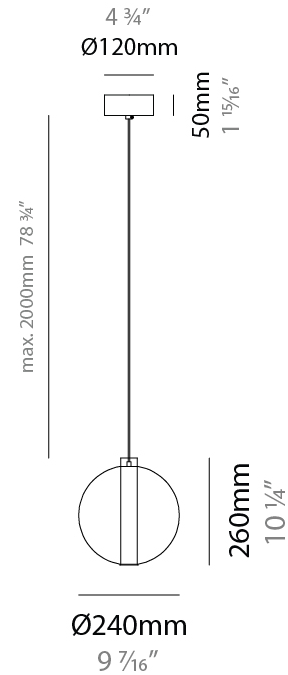

1. To build a product code in our configurator select the specify button on the base model # product page
2. To build a manual product code on this datasheet choose from the options listed below in blue font and add the suffix to the base model #

GENERAL

Series: Oscura Max
Subseries: Oscura Max - Monopoint
Brand: Cangini & Tucci
Division: Design
Mounting Type: Suspension
Mounting Location: Ceiling
Subcategory: Pendant

PHYSICAL

Shape: Round
Diameter (mm): 240
Diameter (in): 9 7/16
Height (mm): 260
Height (in): 10 1/4
Max. Overall Height (mm): 2260
Max. Overall Height (in): 89
Light Distribution: Omnidirectional
Weight (kg): 0.925
Weight (lbs): 2.04
Fixture Finish: [AMB](#) / [BLK](#) / [BRZ](#) / [GLD](#) / [GRN](#) / [PNK](#) / [RGD](#) / [RUB](#) / [SKB](#) / [SMK](#) / [STE](#) / [TOB](#) / [TRA](#)
Holder Finish: [CHR](#) / [WHI](#) / [BLK](#) / [BCR](#)
Fixture Material: Glass / Metal
Cable Details: 2,000mm Transparent cable

ELECTRICAL

Lamp Type: LED (Zhaga Standard)
Input Wattage (W): 7.8
Total Output Wattage (W): 6
Dimming: Non-Dimmable
Driver Included: Yes
Driver Location: Integrated
Input Voltage (V): 120 - 277
Constant Current (MA): 500mA
Upon Request: Non-Dimming / Phase Dimming (120Vac only) / 0-10V Dimming

LED

Color Temperature (°K): [2700](#) / [3000](#)
Max. Delivered Lumen (lm): 866
CRI: >90 CRI

OPTICAL

RATINGS AND CERTIFICATIONS

Certified By: Certified for North American Standards
IP rating: IP20

PROJECT
TYPE
SPECIFIER
QUANTITY
DATE